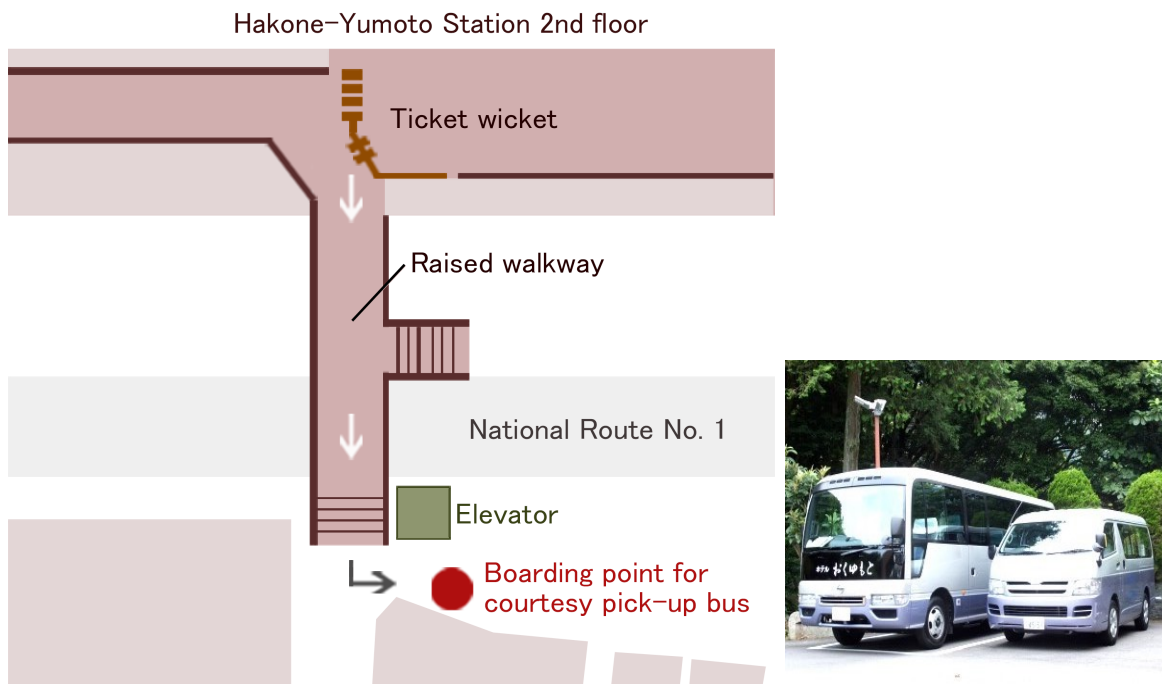

Hakone-Yumoto Station ~ Hotel courtesy bus timetable

(Arrival times are estimates.)

Hotel departure time → Arrival time at Hakone-Yumoto Station		Hakone-Yumoto Station departure time → Arrival time at Hotel	
Departure 08:10	Arrival 08:20	Departure 14:25	Arrival 14:35
Departure 08:40	Arrival 08:50	Departure 14:55	Arrival 15:05
Departure 09:10	Arrival 09:20	Departure 15:25	Arrival 15:35
Departure 09:40	Arrival 09:50	Departure 15:55	Arrival 16:05
Departure 10:10	Arrival 10:20	Departure 16:25	Arrival 16:35
Departure 10:40	Arrival 10:50	Departure 16:55	Arrival 17:05
Departure 11:10	Arrival 11:20	Departure 17:25	Arrival 17:35
		Departure 17:55	Arrival 18:05

Hakone-Yumoto Station courtesy bus stop

Proceed to the left side as soon as you go out of the ticket wicket on the 2nd floor of Hakone-Yumoto Station.

There is a raised walkway over National Route No. 1 in front of the station.

Go over the raised walkway to the opposite side of the road.

The boarding point for the bus is at the bottom of either the elevator or stairs down from the walkway.